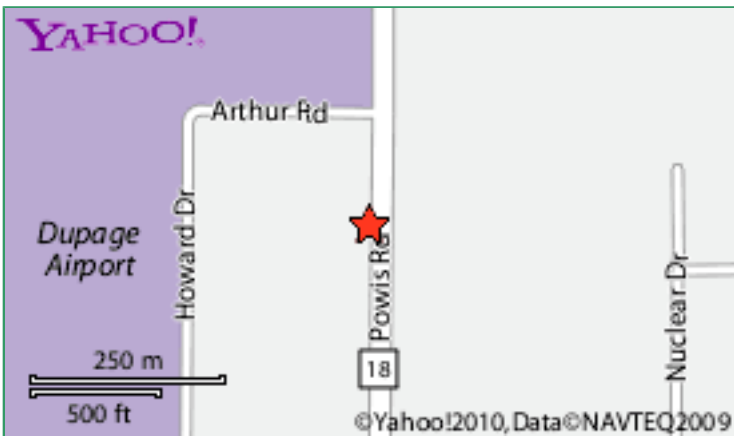

GeneratorDealers

Contact Information

Steve's Equipment Service

1400 Powis Rd W
Chicago, IL 60607
(630) 231-4840

Website: N/A
E-Mail: N/A

Map

Hours Of Operation

N/A